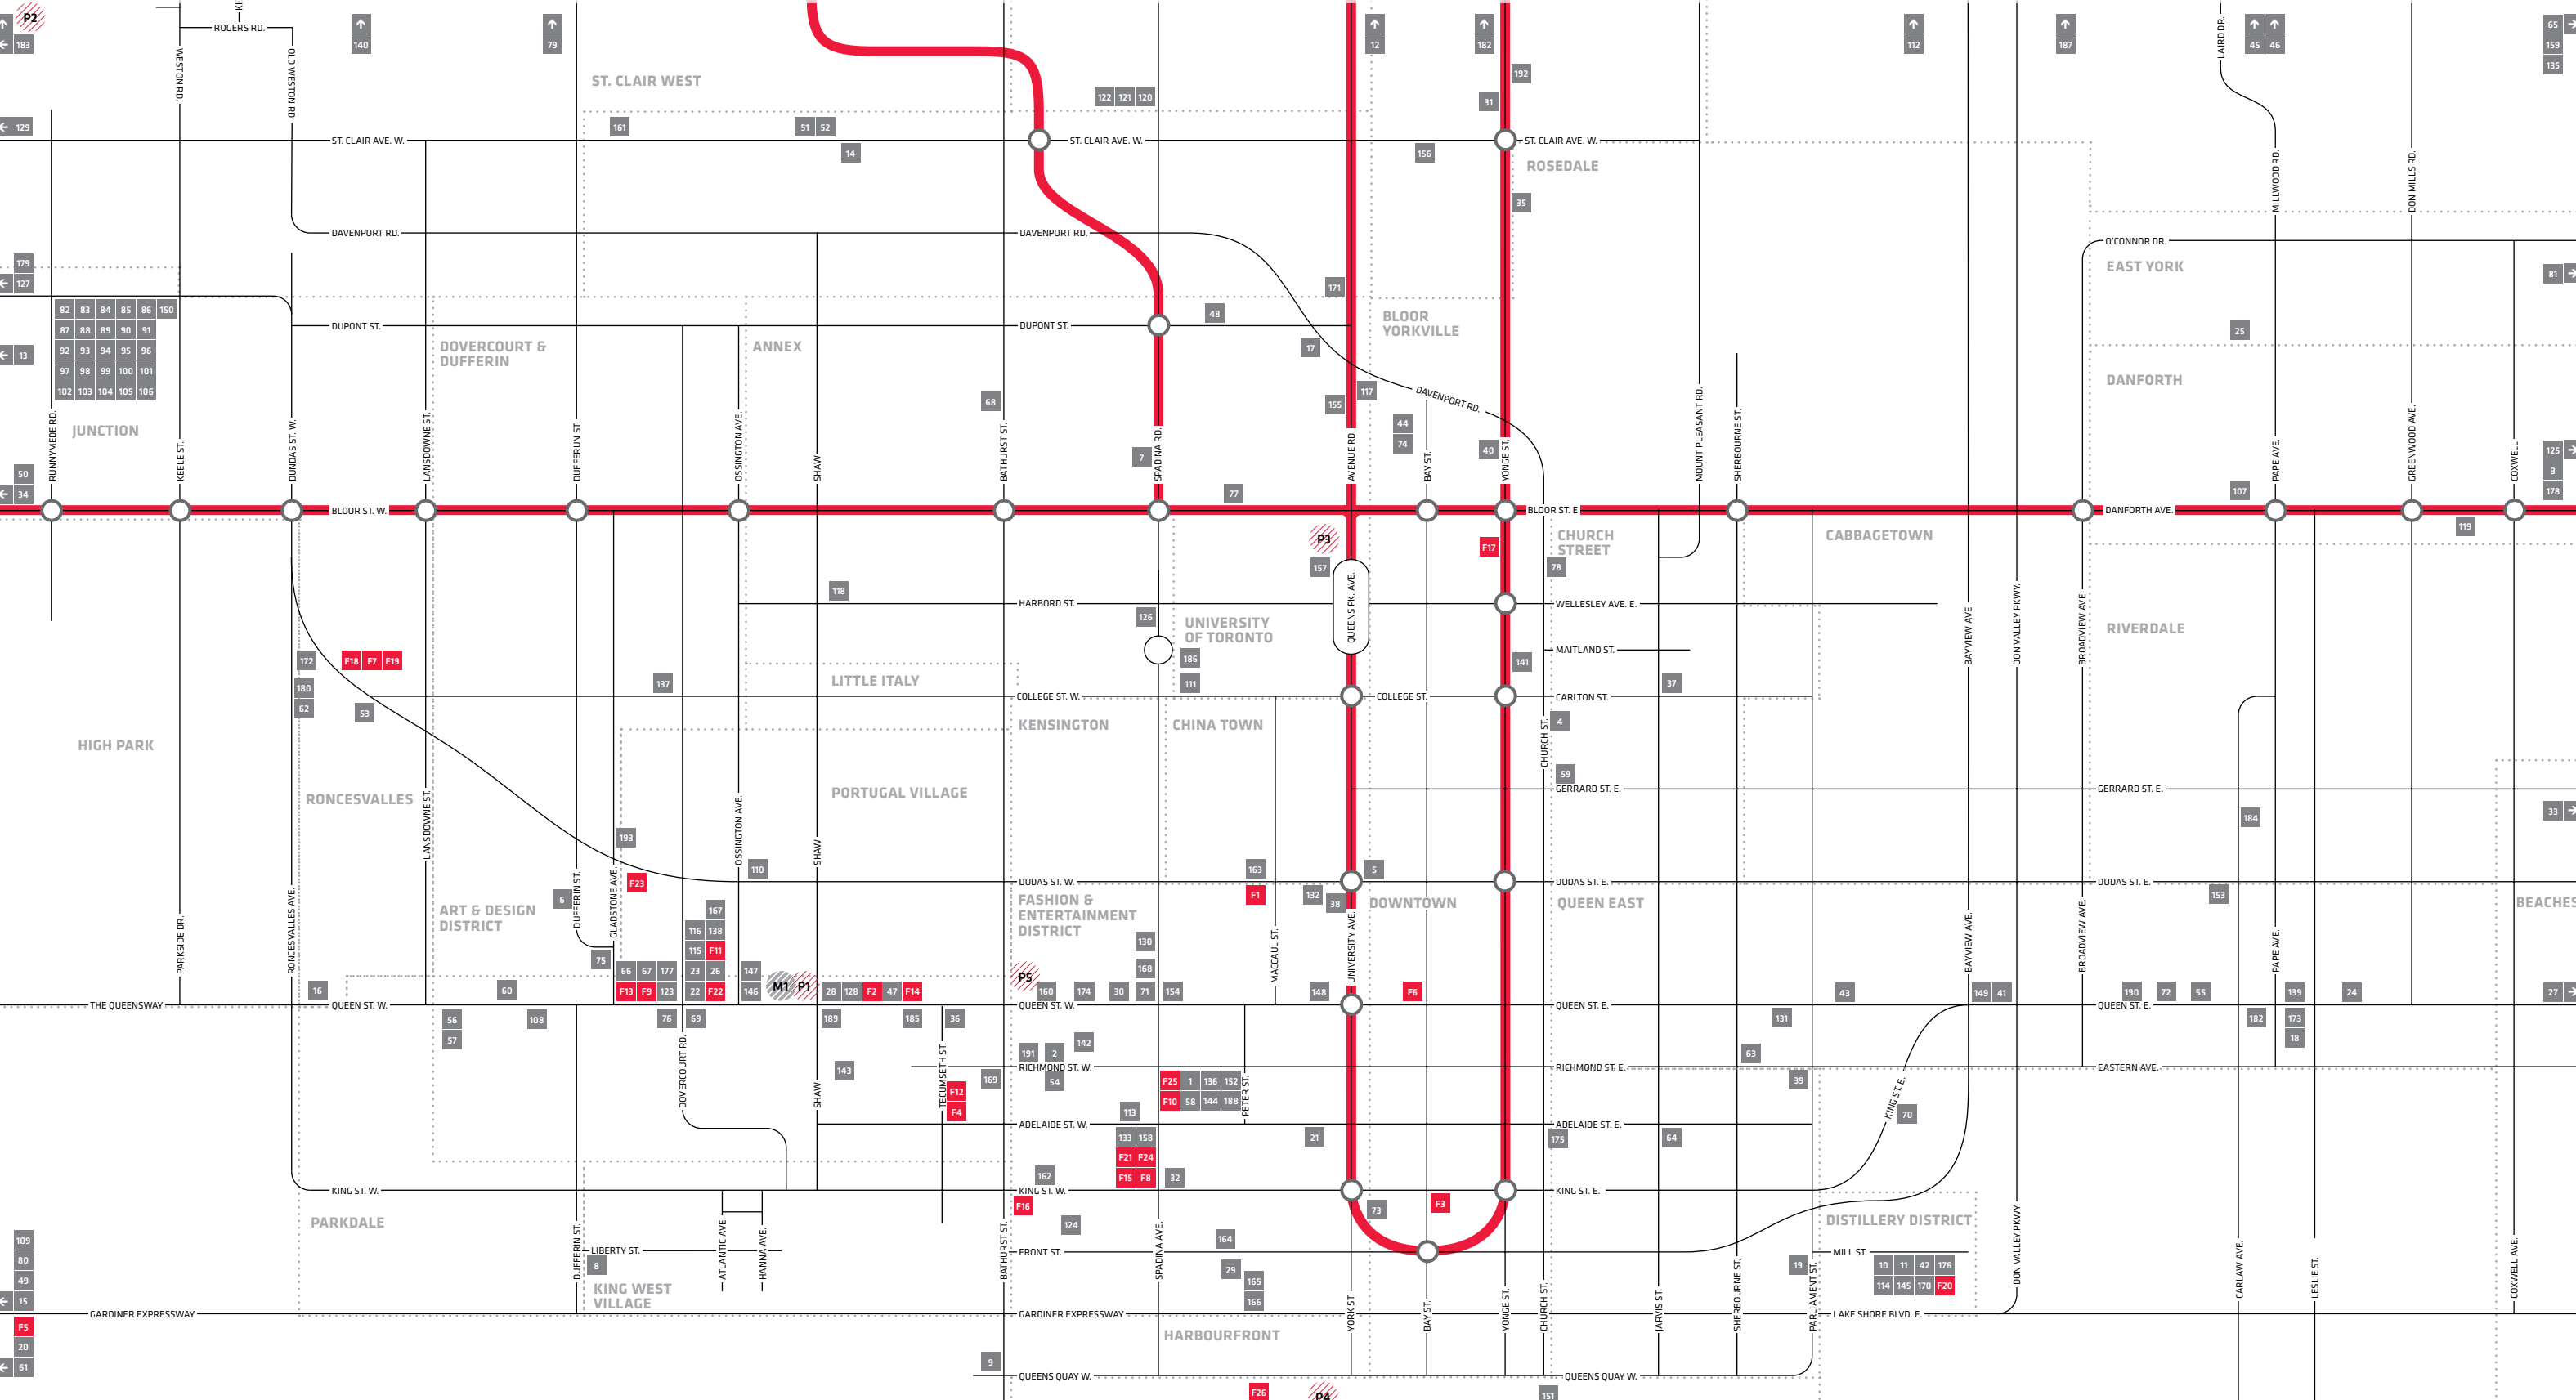

- PUBLIC INSTALLATIONS**
- P1 GWENAËL BÉLANGER MOCCA**
952 Queen St. W.
 - P2 MICHAEL FLOMEN**
Pearson International Airport, Terminal 1
Hwy 427 & Hwy 401
 - P3 DAN BERGERON**
Royal Ontario Museum
100 Queens Park
 - P4 SHILPA CUPTA**
Harbourfront Centre
Queens Quay W.
 - P5 LOUIE PALU**
Queen St West area & Ace Lane
Via Ryerson Ave.
 - P6 Onestop TTC Screens**
Subway Stations with screens

- FEATURES**
- F1 AGO - YOUNG GALLERY**
317 Dundas St W.
 - F2 ANGELL GALLERY**
890 Queen St W.
 - F3 BROOKFIELD PLACE**
181 Bay St.
 - F4 BIRCH LIBRALATO**
129 Tecumseth St.
 - F5 BLACKWOOD GALLERY**
3359 Mississauga Rd N.
 - F6 CAMPBELL HOUSE MUSEUM**
160 Queen St W.
 - F7 CHRISTOPHER CUTTS GALLERY**
21 Morrow Ave.
 - F8 CONTACT GALLERY**
80 Spadina Ave, Ste 310.
 - F9 DRAKE HOTEL**
1150 Queen St W.

- MOCCA**
- F19 PEAK GALLERY**
23 Morrow Ave.
 - F20 PIKTO**
55 Mill St Bldg 59-103.
 - F21 RYERSON GALLERY**
80 Spadina Ave Ste 305.
 - F22 STEPHEN BULGER GALLERY**
1026 Queen St W.
 - F23 THE DEPARTMENT**
1389 Dundas St W.
 - F24 TORONTO IMAGE WORKS GALLERY**
80 Spadina Ave Ste 207.
 - F25 WYNICK/TUCK GALLERY**
401 Richmond Street W.
 - F26 YORK QUAY, HARBOURFRONT CENTRE & SERVICE CANADA**
235 Queens Quay W.
 - M1 MOCCA Still Revolution**
952 Queen St. W.

- PUBLIC INSTALLATIONS**
- P5 LOUIE PALU**
Queen St West area & Ace Lane
Via Ryerson Ave.
 - P6 Onestop TTC Screens**
Subway Stations with screens

- FEATURES**
- F1 AGO - YOUNG GALLERY**
317 Dundas St W.
 - F2 ANGELL GALLERY**
890 Queen St W.
 - F3 BROOKFIELD PLACE**
181 Bay St.
 - F4 BIRCH LIBRALATO**
129 Tecumseth St.
 - F5 BLACKWOOD GALLERY**
3359 Mississauga Rd N.
 - F6 CAMPBELL HOUSE MUSEUM**
160 Queen St W.
 - F7 CHRISTOPHER CUTTS GALLERY**
21 Morrow Ave.
 - F8 CONTACT GALLERY**
80 Spadina Ave, Ste 310.
 - F9 DRAKE HOTEL**
1150 Queen St W.